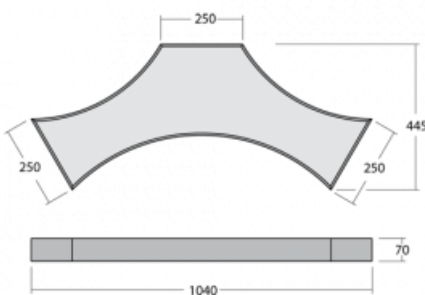

# Mila-S

101S-200K-10GGD/830, W

One model, thousands of combinations. The Mila-S luminaire, designed by the world's leading designer Rob Van Beek, is innovative in every aspect. Thanks to a unique magnetic system, you can connect the luminaires to create spatial structures of various shapes without the need for tools. However, none of this would be possible without the latest LED technology, which is hidden inside the aluminium profiles in white, black or silver. In addition, the hidden light source does not create any undesirable shadows. Thanks to the possibility of dimming, the luminaire is suitable for showrooms, offices and various representative spaces. Even the name of this lighting system is perfectly thought through – Mila means “a thousand” in Italian.

## Technical drawing

Type of installation	Surface, Wall mounted, Suspended
Light distribution	Direct
Luminaire shape	Other shape
Colour of the luminaires	White
Material	Aluminium
Lifetime	L80/B20 50 000 hours
Warranty	5 years
Description of luminaires	Luminaire surface/wall mounted/suspended
Dimensions (l × w × h mm)	1040 mm × 445 mm × 70 mm
Weight	8.7 kg
Light source	LED MODUL
DIR optical system	Opal diffuser
Luminous flux*	3220 lm
Colour Temperature	3000 K warm white
Luminous efficacy	99 lm/W
MacAdam Light source	3
Colour rendering index	80
UGR max. X=4H Y=8H, $\rho=70,50,20$	20