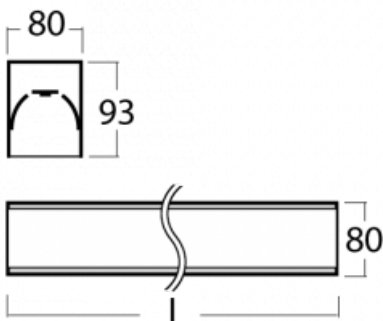

Luminaire

Lina80-S

05S-200K-80GHE/830, S

EPD®

Lina80-S luminaires are available in recessed, surface, suspended or wall mounted versions, including the illuminated corner segments. Lina80-S system luminaire can be used to create different shapes or long lines, with special joints that prevent any light to shine through, creating thus a seamless visual effect, suitable for small offices as well as big halls.

Technical drawing

Type of installation	Recessed, Surface, Wall mounted, Suspended, 3 circuit track
Light distribution	Direct
Luminaire shape	Linear
Colour of the luminaires	Silver
Material	Aluminium
Lifetime	L80/B10 70 000 hours
Warranty	5 years
Description of luminaires	Luminaire recessed/surface/wall mounted/suspended/3 circuit track
Dimensions	4488 mm × 80 mm × 93 mm
Light source	LED MODUL
Type of optical system	Opal diffuser
Luminous flux*	20410 lm
Colour Temperature	3000 K warm white
Luminous efficacy	116 lm/W
MacAdam Light source	2
Colour rendering index	80
UGR max. X=4H Y=8H, ρ=70,50,20	26.6

00-21300, S
 Lipo80-S, Lina80-S -
 pendant profile for track
 luminaires; l = 1122mm

00-21301, S
 Lipo80-S, Lina80-S -
 pendant profile for track
 luminaires; l = 2242mm

00-51300, S
 set for suspension into
 3-phase track, non-
 dimmable luminaires