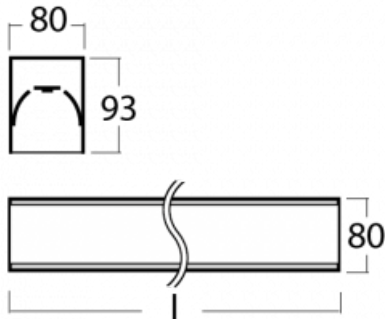

Luminaire

Lina80-S

05S-200K-80GGTD/840, W

Lina80-S luminaires are available in recessed, surface, suspended or wall mounted versions, including the illuminated corner segments. Lina80-S system luminaire can be used to create different shapes or long lines, with special joints that prevent any light to shine through, creating thus a seamless visual effect, suitable for small offices as well as big halls.

Technical drawing

Type of installation	Recessed, Surface, Wall mounted, Suspended, 3 circuit track
Light distribution	Direct
Luminaire shape	Linear
Colour of the luminaires	White
Material	Aluminium
Lifetime	L90/B50 60 000 hours
Warranty	5 years
Description of luminaires	Luminaire recessed/surface/wall mounted/suspended/3 circuit track
Dimensions	4488 mm × 80 mm × 93 mm
Light source	LED MODUL
Type of optical system	Opal diffuser
Luminous flux*	13090 lm
Colour Temperature	4000 K cool white
Luminous efficacy	132 lm/W
MacAdam Light source	2
Colour rendering index	80
UGR max. X=4H Y=8H, ρ=70,50,20	25

00-20900, F
 bracket for installation
 of suspended type of
 profile as recessed
 trimless

00-21300, W
 Lipo80-S, Lina80-S -
 pendant profile for track
 luminaires; l = 1122mm

00-21301, W
 Lipo80-S, Lina80-S -
 pendant profile for track
 luminaires; l = 2242mm