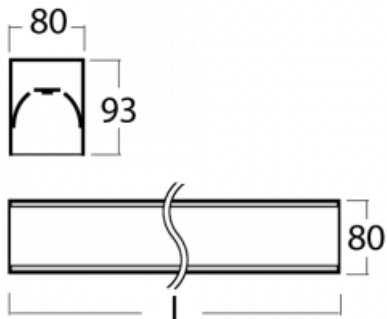

Luminaire

Lina80-S

05S-200K-80GGTD/830, W

EPD®

Lina80-S luminaires are available in recessed, surface, suspended or wall mounted versions, including the illuminated corner segments. Lina80-S system luminaire can be used to create different shapes or long lines, with special joints that prevent any light to shine through, creating thus a seamless visual effect, suitable for small offices as well as big halls.

Technical drawing

| | |
|-----------------------------------|---|
| Type of installation | Recessed, Surface, Wall mounted, Suspended, 3 circuit track |
| Light distribution | Direct |
| Luminaire shape | Linear |
| Colour of the luminaires | White |
| Material | Aluminium |
| Lifetime | L90/B50 60 000 hours |
| Warranty | 5 years |
| Description of luminaires | Luminaire recessed/surface/wall mounted/suspended/3 circuit track |
| Dimensions | 4488 mm × 80 mm × 93 mm |
| Light source | LED MODUL |
| Type of optical system | Opal diffuser |
| Luminous flux* | 12470 lm |
| Colour Temperature | 3000 K warm white |
| Luminous efficacy | 126 lm/W |
| MacAdam Light source | 2 |
| Colour rendering index | 80 |
| UGR max. X=4H Y=8H, ρ=70,50,20 | 24.9 |

00-20900, F
 bracket for installation
 of suspended type of
 profile as recessed
 trimless

00-21300, W
 Lipo80-S, Lina80-S -
 pendant profile for track
 luminaires; l = 1122mm

00-21301, W
 Lipo80-S, Lina80-S -
 pendant profile for track
 luminaires; l = 2242mm