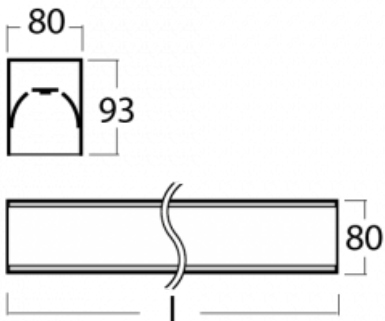

Luminaire

Lina80-S

05S-200K-80GGM3/840, B

EPD®

Lina80-S luminaires are available in recessed, surface, suspended or wall mounted versions, including the illuminated corner segments. Lina80-S system luminaire can be used to create different shapes or long lines, with special joints that prevent any light to shine through, creating thus a seamless visual effect, suitable for small offices as well as big halls.

Technical drawing

Type of installation	Recessed, Surface, Wall mounted, Suspended, 3 circuit track
Light distribution	Direct
Luminaire shape	Linear
Colour of the luminaires	Black
Material	Aluminium
Lifetime	L90/B50 60 000 hours
Warranty	5 years
Description of luminaires	Luminaire recessed/surface/wall mounted/suspended/3 circuit track
Dimensions	4488 mm × 80 mm × 93 mm
Light source	LED MODUL
Type of optical system	Opal diffuser
Luminous flux*	13090 lm
Colour Temperature	4000 K cool white
Luminous efficacy	132 lm/W
MacAdam Light source	2
Colour rendering index	80
UGR max. X=4H Y=8H, ρ=70,50,20	25

00-00300, N
wire suspension
2000mm

00-00301, N
wire suspension
4000mm

00-00302, N
wire suspension
6000mm

00-00363, K
cable 5x1,5 2000mm

00-00364, K
cable 5x1,5 4000mm

00-00365, K
cable 5x1,5 6000mm

00-00370, B
ceiling cup 80x80x32mm

00-21300, B
Lipo80-S, Lina80-S -
pendant profile for track
luminaires; l = 1122mm

00-21301, B
Lipo80-S, Lina80-S -
pendant profile for track
luminaires; l = 2242mm

00-51300, B
set for suspension into
3-phase track, non-
dimmable luminaires