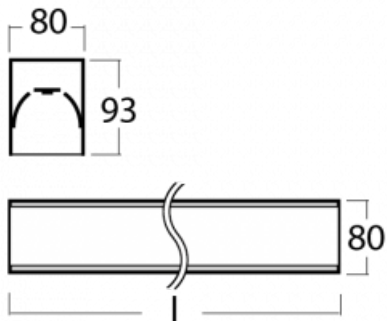

# Lina80-S

05S-200K-80GETD/840, W

EPD®

Lina80-S luminaires are available in recessed, surface, suspended or wall mounted versions, including the illuminated corner segments. Lina80-S system luminaire can be used to create different shapes or long lines, with special joints that prevent any light to shine through, creating thus a seamless visual effect, suitable for small offices as well as big halls.

## Technical drawing

Type of installation	Recessed, Surface, Wall mounted, Suspended, 3 circuit track
Light distribution	Direct
Luminaire shape	Linear
Colour of the luminaires	White
Material	Aluminium
Lifetime	L90/B50 60 000 hours
Warranty	5 years
Description of luminaires	Luminaire recessed/surface/wall mounted/suspended/3 circuit track
Dimensions	4488 mm × 80 mm × 93 mm
Light source	LED MODUL
Type of optical system	Opal diffuser
Luminous flux*	8850 lm
Colour Temperature	4000 K cool white
Luminous efficacy	149 lm/W
MacAdam Light source	2
Colour rendering index	80
UGR max. X=4H Y=8H, ρ=70,50,20	23.7