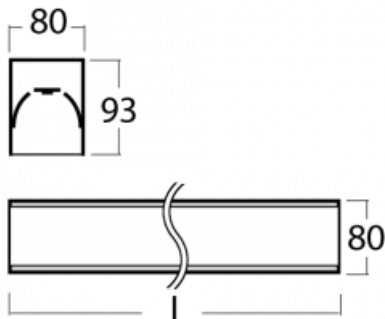

Luminaire

Lina80-S

05S-200K-80GEM/840, W

Lina80-S luminaires are available in recessed, surface, suspended or wall mounted versions, including the illuminated corner segments. Lina80-S system luminaire can be used to create different shapes or long lines, with special joints that prevent any light to shine through, creating thus a seamless visual effect, suitable for small offices as well as big halls.

Technical drawing

Type of installation	Recessed, Surface, Wall mounted, Suspended, 3 circuit track
Light distribution	Direct
Luminaire shape	Linear
Colour of the luminaires	White
Material	Aluminium
Lifetime	L90/B50 60 000 hours
Warranty	2 years
Description of luminaires	Luminaire recessed/surface/wall mounted/suspended/3 circuit track
Dimensions (l × w × h mm)	4488 mm × 80 mm × 93 mm
Weight	18.5 kg
Light source	LED MODUL
DIR optical system	Opal diffuser
Luminous flux*	8850 lm
Colour Temperature	4000 K cool white
Luminous efficacy	149 lm/W
MacAdam Light source	2
Colour rendering index	80
UGR max. X=4H Y=8H, ρ=70,50,20	23.7

00-00300, N
 wire suspension
 2000mm

00-00301, N
 wire suspension
 4000mm

00-00302, N
 wire suspension
 6000mm

00-00359, K
 cable 4x0,75 4000mm

00-00363, K
 cable 5x1,5 2000mm

00-00364, K
 cable 5x1,5 4000mm

00-20900, F
 bracket for installation
 of suspended type of
 profile as recessed
 trimless

00-21300, W
 Lipo80-S, Lina80-S -
 pendant profile for track
 luminaires; l = 1122mm

00-21301, W
 Lipo80-S, Lina80-S -
 pendant profile for track
 luminaires; l = 2242mm