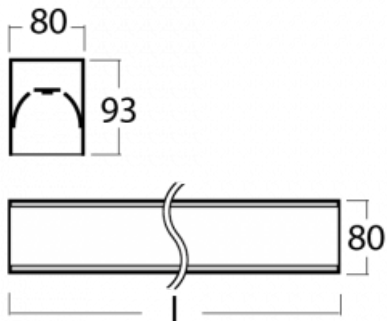

Luminaire

Lina80-S

05S-200K-80GEM/830, W

Lina80-S luminaires are available in recessed, surface, suspended or wall mounted versions, including the illuminated corner segments. Lina80-S system luminaire can be used to create different shapes or long lines, with special joints that prevent any light to shine through, creating thus a seamless visual effect, suitable for small offices as well as big halls.

Technical drawing

Type of installation	Recessed, Surface, Wall mounted, Suspended, 3 circuit track
Light distribution	Direct
Luminaire shape	Linear
Colour of the luminaires	White
Material	Aluminium
Lifetime	L90/B50 60 000 hours
Warranty	2 years
Description of luminaires	Luminaire recessed/surface/wall mounted/suspended/3 circuit track
Dimensions (l × w × h mm)	4488 mm × 80 mm × 93 mm
Light source	LED MODUL
DIR optical system	Opal diffuser
Luminous flux*	8430 lm
Colour Temperature	3000 K warm white
Luminous efficacy	142 lm/W
MacAdam Light source	2
Colour rendering index	80
UGR max. X=4H Y=8H, ρ=70,50,20	23.5

00-00300, N
 wire suspension
 2000mm

00-00301, N
 wire suspension
 4000mm

00-00302, N
 wire suspension
 6000mm

00-00359, K
 cable 4x0,75 4000mm

00-00363, K
 cable 5x1,5 2000mm

00-00364, K
 cable 5x1,5 4000mm

00-20900, F
 bracket for installation
 of suspended type of
 profile as recessed
 trimless

00-21300, W
 Lipo80-S, Lina80-S -
 pendant profile for track
 luminaires; l = 1122mm

00-21301, W
 Lipo80-S, Lina80-S -
 pendant profile for track
 luminaires; l = 2242mm