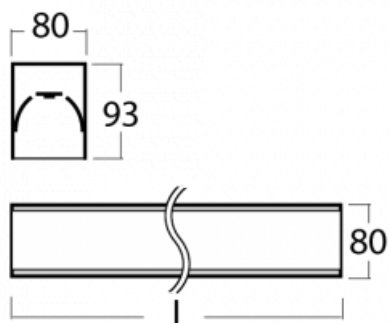

Luminaire

Lina80-S

05S-200K-60GGD/840, W

EPD®

Lina80-S luminaires are available in recessed, surface, suspended or wall mounted versions, including the illuminated corner segments. Lina80-S system luminaire can be used to create different shapes or long lines, with special joints that prevent any light to shine through, creating thus a seamless visual effect, suitable for small offices as well as big halls.

Technical drawing

| | |
|-----------------------------------|---|
| Type of installation | Recessed, Surface, Wall mounted, Suspended, 3 circuit track |
| Light distribution | Direct |
| Luminaire shape | Linear |
| Colour of the luminaires | White |
| Material | Aluminium |
| Lifetime | L90/B50 60 000 hours |
| Warranty | 5 years |
| Description of luminaires | Luminaire recessed/surface/wall mounted/suspended/3 circuit track |
| Dimensions | 3366 mm × 80 mm × 93 mm |
| Weight | 13.2 kg |
| Light source | LED MODUL |
| Type of optical system | Opal diffuser |
| Luminous flux* | 9820 lm |
| Colour Temperature | 4000 K cool white |
| Luminous efficacy | 132 lm/W |
| MacAdam Light source | 2 |
| Colour rendering index | 80 |
| UGR max. X=4H Y=8H, ρ=70,50,20 | 25 |

00-20900, F
 bracket for installation
 of suspended type of
 profile as recessed
 trimless

00-21300, W
 Lipo80-S, Lina80-S -
 pendant profile for track
 luminaires; l = 1122mm

00-21301, W
 Lipo80-S, Lina80-S -
 pendant profile for track
 luminaires; l = 2242mm