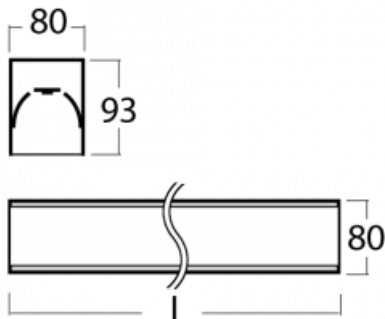

Luminaire

Lina80-S

05S-200K-60GETD/840, W

Lina80-S luminaires are available in recessed, surface, suspended or wall mounted versions, including the illuminated corner segments. Lina80-S system luminaire can be used to create different shapes or long lines, with special joints that prevent any light to shine through, creating thus a seamless visual effect, suitable for small offices as well as big halls.

Technical drawing

Type of installation	Recessed, Surface, Wall mounted, Suspended, 3 circuit track
Light distribution	Direct
Luminaire shape	Linear
Colour of the luminaires	White
Material	Aluminium
Lifetime	L90/B50 60 000 hours
Warranty	5 years
Description of luminaires	Luminaire recessed/surface/wall mounted/suspended/3 circuit track
Dimensions (l × w × h mm)	3366 mm × 80 mm × 93 mm
Light source	LED MODUL
DIR optical system	Opal diffuser
Luminous flux*	6410 lm
Colour Temperature	4000 K cool white
Luminous efficacy	144 lm/W
MacAdam Light source	2
Colour rendering index	80
UGR max. X=4H Y=8H, ρ=70,50,20	23.6

Photos

Accessories

00-00200, N
 straight connector

00-00300, N
 wire suspension
 2000mm

00-00301, N
 wire suspension
 4000mm

00-00302, N
 wire suspension
 6000mm

00-00354, W
 cable 5x0,75 1000mm,
 white

00-00355, W
 cable 5x0,75 2000mm,
 white

00-00356, W
 cable 5x0,75 4000mm,
 white

00-00357, W
 cable 5x0,75 6000mm,
 white

00-00363, K
 cable 5x1,5 2000mm

00-00364, K
 cable 5x1,5 4000mm

00-00365, K
 cable 5x1,5 6000mm

00-00366, K
 cable 7x0,75 2000mm