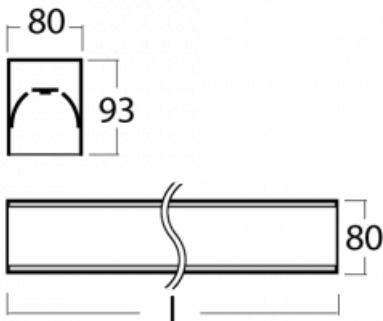

Luminaire

Lina80-S

05S-200K-60GEM3/830, B

EPD®

Lina80-S luminaires are available in recessed, surface, suspended or wall mounted versions, including the illuminated corner segments. Lina80-S system luminaire can be used to create different shapes or long lines, with special joints that prevent any light to shine through, creating thus a seamless visual effect, suitable for small offices as well as big halls.

Technical drawing

Type of installation	Recessed, Surface, Wall mounted, Suspended, 3 circuit track
Light distribution	Direct
Luminaire shape	Linear
Colour of the luminaires	Black
Material	Aluminium
Lifetime	L90/B50 60 000 hours
Warranty	5 years
Description of luminaires	Luminaire recessed/surface/wall mounted/suspended/3 circuit track
Dimensions	3366 mm × 80 mm × 93 mm
Light source	LED MODUL
Type of optical system	Opal diffuser
Luminous flux*	6100 lm
Colour Temperature	3000 K warm white
Luminous efficacy	137 lm/W
MacAdam Light source	2
Colour rendering index	80
UGR max. X=4H Y=8H, ρ=70,50,20	23.4

00-00300, N
 wire suspension
 2000mm

00-00301, N
 wire suspension
 4000mm

00-00302, N
 wire suspension
 6000mm

00-00363, K
 cable 5x1,5 2000mm

00-00364, K
 cable 5x1,5 4000mm

00-00365, K
 cable 5x1,5 6000mm

00-21300, B
 Lipo80-S, Lina80-S -
 pendant profile for track
 luminaires; l = 1122mm

00-21301, B
 Lipo80-S, Lina80-S -
 pendant profile for track
 luminaires; l = 2242mm

00-51300, B
 set for suspension into
 3-phase track, non-
 dimmable luminaires