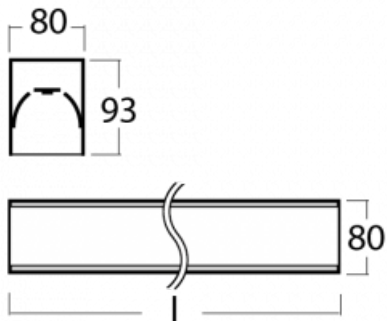

# Lina80-S

05S-200K-60GEM/840, W

EPD®

Lina80-S luminaires are available in recessed, surface, suspended or wall mounted versions, including the illuminated corner segments. Lina80-S system luminaire can be used to create different shapes or long lines, with special joints that prevent any light to shine through, creating thus a seamless visual effect, suitable for small offices as well as big halls.

## Technical drawing

Type of installation	Recessed, Surface, Wall mounted, Suspended, 3 circuit track
Light distribution	Direct
Luminaire shape	Linear
Colour of the luminaires	White
Material	Aluminium
Lifetime	L90/B50 60 000 hours
Warranty	5 years
Description of luminaires	Luminaire recessed/surface/wall mounted/suspended/3 circuit track
Dimensions	3366 mm × 80 mm × 93 mm
Weight	13.2 kg
Light source	LED MODUL
Type of optical system	Opal diffuser
Luminous flux*	6410 lm
Colour Temperature	4000 K cool white
Luminous efficacy	144 lm/W
MacAdam Light source	2
Colour rendering index	80
UGR max. X=4H Y=8H, ρ=70,50,20	23.6

**00-20700, W**  
2 pcs of wall fastening  
Lipo/Lina

**00-20900, F**  
bracket for installation  
of suspended type of  
profile as recessed  
trimless

**00-21300, W**  
Lipo80-S, Lina80-S -  
pendant profile for track  
luminaires; l = 1122mm

**00-21301, W**  
Lipo80-S, Lina80-S -  
pendant profile for track  
luminaires; l = 2242mm

**00-51300, W**  
set for suspension into  
3-phase track, non-  
dimmable luminaires

**00-51301, W**  
set for suspension into  
3-phase track, dimmable  
luminaires