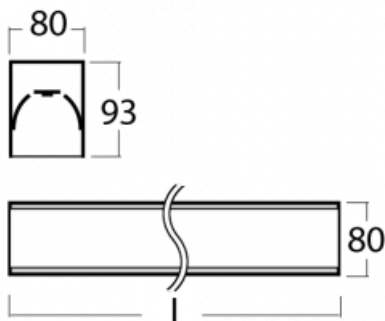

Luminaire

Lina80-S

05S-200K-60GEM/830, W

Lina80-S luminaires are available in recessed, surface, suspended or wall mounted versions, including the illuminated corner segments. Lina80-S system luminaire can be used to create different shapes or long lines, with special joints that prevent any light to shine through, creating thus a seamless visual effect, suitable for small offices as well as big halls.

Technical drawing

Type of installation	Recessed, Surface, Wall mounted, Suspended, 3 circuit track
Light distribution	Direct
Luminaire shape	Linear
Colour of the luminaires	White
Material	Aluminium
Lifetime	L90/B50 60 000 hours
Warranty	2 years
Description of luminaires	Luminaire recessed/surface/wall mounted/suspended/3 circuit track
Dimensions (l × w × h mm)	3366 mm × 80 mm × 93 mm
Light source	LED MODUL
DIR optical system	Opal diffuser
Luminous flux*	6100 lm
Colour Temperature	3000 K warm white
Luminous efficacy	137 lm/W
MacAdam Light source	2
Colour rendering index	80
UGR max. X=4H Y=8H, ρ=70,50,20	23.4

00-00300, N
 wire suspension
 2000mm

00-00301, N
 wire suspension
 4000mm

00-00302, N
 wire suspension
 6000mm

00-00359, K
 cable 4x0,75 4000mm

00-00363, K
 cable 5x1,5 2000mm

00-00364, K
 cable 5x1,5 4000mm

00-20900, F
 bracket for installation
 of suspended type of
 profile as recessed
 trimless

00-21300, W
 Lipo80-S, Lina80-S -
 pendant profile for track
 luminaires; l = 1122mm

00-21301, W
 Lipo80-S, Lina80-S -
 pendant profile for track
 luminaires; l = 2242mm