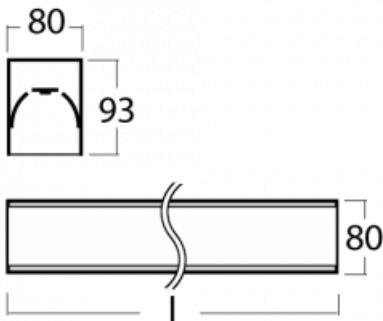

Luminaire

Lina80-S

05S-200K-60GEE/830, S

EPD®

Lina80-S luminaires are available in recessed, surface, suspended or wall mounted versions, including the illuminated corner segments. Lina80-S system luminaire can be used to create different shapes or long lines, with special joints that prevent any light to shine through, creating thus a seamless visual effect, suitable for small offices as well as big halls.

Technical drawing

| | |
|-----------------------------------|---|
| Type of installation | Recessed, Surface, Wall mounted, Suspended, 3 circuit track |
| Light distribution | Direct |
| Luminaire shape | Linear |
| Colour of the luminaires | Silver |
| Material | Aluminium |
| Lifetime | L90/B50 60 000 hours |
| Warranty | 5 years |
| Description of luminaires | Luminaire recessed/surface/wall mounted/suspended/3 circuit track |
| Dimensions | 3366 mm × 80 mm × 93 mm |
| Weight | 13 kg |
| Light source | LED MODUL |
| Type of optical system | Opal diffuser |
| Luminous flux* | 6100 lm |
| Colour Temperature | 3000 K warm white |
| Luminous efficacy | 137 lm/W |
| MacAdam Light source | 2 |
| Colour rendering index | 80 |
| UGR max. X=4H Y=8H, ρ=70,50,20 | 23.4 |

00-00352, K
 cable 3x0,75 2000mm

00-00358, K
 cable 3x0,75 4000mm

00-00360, K
 cable 3x0,75 6000mm

00-00363, K
 cable 5x1,5 2000mm

00-00364, K
 cable 5x1,5 4000mm

00-00365, K
 cable 5x1,5 6000mm

00-00370, S
 ceiling cup 80x80x32mm

00-21300, S
 Lipo80-S, Lina80-S -
 pendant profile for track
 luminaires; l = 1122mm

00-21301, S
 Lipo80-S, Lina80-S -
 pendant profile for track
 luminaires; l = 2242mm

00-51300, S
 set for suspension into
 3-phase track, non-
 dimmable luminaires