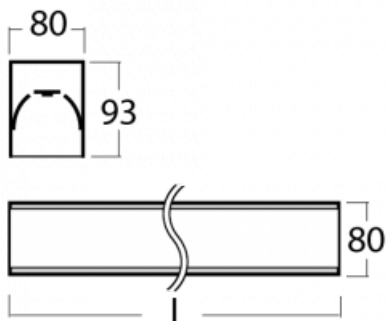

Luminaire

Lina80-S

05S-200K-50GHE/840, B

EPD®

Lina80-S luminaires are available in recessed, surface, suspended or wall mounted versions, including the illuminated corner segments. Lina80-S system luminaire can be used to create different shapes or long lines, with special joints that prevent any light to shine through, creating thus a seamless visual effect, suitable for small offices as well as big halls.

Technical drawing

Type of installation	Recessed, Surface, Wall mounted, Suspended, 3 circuit track
Light distribution	Direct
Luminaire shape	Linear
Colour of the luminaires	Black
Material	Aluminium
Lifetime	L80/B10 70 000 hours
Warranty	5 years
Description of luminaires	Luminaire recessed/surface/wall mounted/suspended/3 circuit track
Dimensions	2805 mm × 80 mm × 93 mm
Weight	10 kg
Light source	LED MODUL
Type of optical system	Opal diffuser
Luminous flux*	13390 lm
Colour Temperature	4000 K cool white
Luminous efficacy	122 lm/W
MacAdam Light source	2
Colour rendering index	80
UGR max. X=4H Y=8H, ρ=70,50,20	26.7