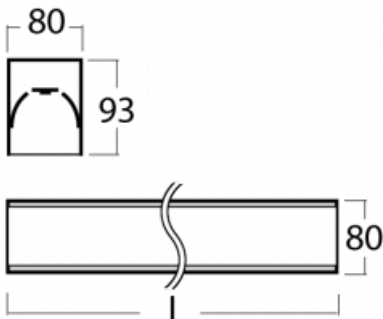

# Lina80-S

05S-200K-50GGM3/840, W

Lina80-S luminaires are available in recessed, surface, suspended or wall mounted versions, including the illuminated corner segments. Lina80-S system luminaire can be used to create different shapes or long lines, with special joints that prevent any light to shine through, creating thus a seamless visual effect, suitable for small offices as well as big halls.

## Technical drawing

Type of installation	Recessed, Surface, Wall mounted, Suspended, 3 circuit track
Light distribution	Direct
Luminaire shape	Linear
Colour of the luminaires	White
Material	Aluminium
Lifetime	L90/B50 60 000 hours
Warranty	2 years
Description of luminaires	Luminaire recessed/surface/wall mounted/suspended/3 circuit track
Dimensions (l × w × h mm)	2805 mm × 80 mm × 93 mm
Light source	LED MODUL
DIR optical system	Opal diffuser
Luminous flux*	8180 lm
Colour Temperature	4000 K cool white
Luminous efficacy	132 lm/W
MacAdam Light source	2
Colour rendering index	80
UGR max. X=4H Y=8H, ρ=70,50,20	25

**00-20700, W**  
 2 pcs of wall fastening  
 Lipo/Lina/Sant

**00-20900, F**  
 bracket for installation  
 of suspended type of  
 profile as recessed  
 trimless

**00-21300, W**  
 Lipo80-S, Lina80-S -  
 pendant profile for track  
 luminaires; l = 1122mm

**00-21301, W**  
 Lipo80-S, Lina80-S -  
 pendant profile for track  
 luminaires; l = 2242mm

**00-51300, W**  
 set for suspension into  
 3-phase track, non-  
 dimmable luminaires

**00-51301, W**  
 set for suspension into  
 3-phase track, dimmable  
 luminaires