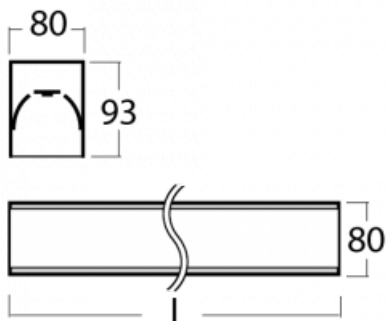

Luminaire

Lina80-S

05S-200K-50GGM3/840, W

EPD®

Lina80-S luminaires are available in recessed, surface, suspended or wall mounted versions, including the illuminated corner segments. Lina80-S system luminaire can be used to create different shapes or long lines, with special joints that prevent any light to shine through, creating thus a seamless visual effect, suitable for small offices as well as big halls.

Technical drawing

Type of installation	Recessed, Surface, Wall mounted, Suspended, 3 circuit track
Light distribution	Direct
Luminaire shape	Linear
Colour of the luminaires	White
Material	Aluminium
Lifetime	L90/B50 60 000 hours
Warranty	5 years
Description of luminaires	Luminaire recessed/surface/wall mounted/suspended/3 circuit track
Dimensions	2805 mm × 80 mm × 93 mm
Light source	LED MODUL
Type of optical system	Opal diffuser
Luminous flux*	8180 lm
Colour Temperature	4000 K cool white
Luminous efficacy	132 lm/W
MacAdam Light source	2
Colour rendering index	80
UGR max. X=4H Y=8H, ρ=70,50,20	25

00-00300, N
wire suspension
2000mm

00-00301, N
wire suspension
4000mm

00-00302, N
wire suspension
6000mm

00-00363, K
cable 5x1,5 2000mm

00-00364, K
cable 5x1,5 4000mm

00-00365, K
cable 5x1,5 6000mm

00-00370, W
ceiling cup 80x80x32mm

00-21300, W
Lipo80-S, Lina80-S -
pendant profile for track
luminaires; l = 1122mm

00-21301, W
Lipo80-S, Lina80-S -
pendant profile for track
luminaires; l = 2242mm

00-51300, W
set for suspension into
3-phase track, non-
dimmable luminaires