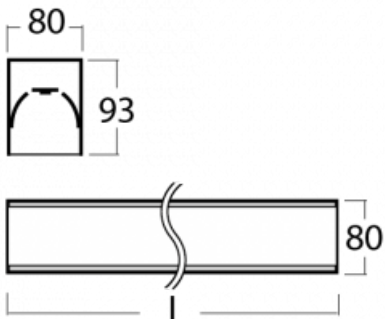

Luminaire

Lina80-S

05S-200K-50GGM3/830, B

EPD[®]

Lina80-S luminaires are available in recessed, surface, suspended or wall mounted versions, including the illuminated corner segments. Lina80-S system luminaire can be used to create different shapes or long lines, with special joints that prevent any light to shine through, creating thus a seamless visual effect, suitable for small offices as well as big halls.

Technical drawing

Type of installation	Recessed, Surface, Wall mounted, Suspended, 3 circuit track
Light distribution	Direct
Luminaire shape	Linear
Colour of the luminaires	Black
Material	Aluminium
Lifetime	L90/B50 60 000 hours
Warranty	5 years
Description of luminaires	Luminaire recessed/surface/wall mounted/suspended/3 circuit track
Dimensions	2805 mm × 80 mm × 93 mm
Light source	LED MODUL
Type of optical system	Opal diffuser
Luminous flux*	7790 lm
Colour Temperature	3000 K warm white
Luminous efficacy	126 lm/W
MacAdam Light source	2
Colour rendering index	80
UGR max. X=4H Y=8H, ρ=70,50,20	24.9

00-00300, N
wire suspension
2000mm

00-00301, N
wire suspension
4000mm

00-00302, N
wire suspension
6000mm

00-00363, K
cable 5x1,5 2000mm

00-00364, K
cable 5x1,5 4000mm

00-00365, K
cable 5x1,5 6000mm

00-00370, B
ceiling cup 80x80x32mm

00-21300, B
Lipo80-S, Lina80-S -
pendant profile for track
luminaires; l = 1122mm

00-21301, B
Lipo80-S, Lina80-S -
pendant profile for track
luminaires; l = 2242mm

00-51300, B
set for suspension into
3-phase track, non-
dimmable luminaires