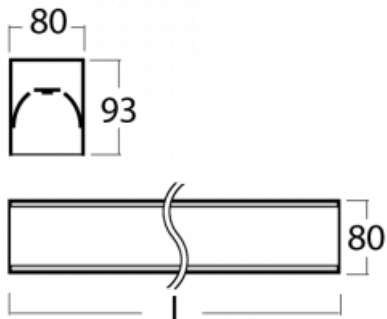

Luminaire

Lina80-S

05S-200K-50GGM/840, W

Lina80-S luminaires are available in recessed, surface, suspended or wall mounted versions, including the illuminated corner segments. Lina80-S system luminaire can be used to create different shapes or long lines, with special joints that prevent any light to shine through, creating thus a seamless visual effect, suitable for small offices as well as big halls.

Technical drawing

Type of installation	Recessed, Surface, Wall mounted, Suspended, 3 circuit track
Light distribution	Direct
Luminaire shape	Linear
Colour of the luminaires	White
Material	Aluminium
Lifetime	L90/B50 60 000 hours
Warranty	2 years
Description of luminaires	Luminaire recessed/surface/wall mounted/suspended/3 circuit track
Dimensions (l × w × h mm)	2805 mm × 80 mm × 93 mm
Light source	LED MODUL
DIR optical system	Opal diffuser
Luminous flux*	8180 lm
Colour Temperature	4000 K cool white
Luminous efficacy	132 lm/W
MacAdam Light source	2
Colour rendering index	80
UGR max. X=4H Y=8H, ρ=70,50,20	25

00-00300, N
 wire suspension
 2000mm

00-00301, N
 wire suspension
 4000mm

00-00302, N
 wire suspension
 6000mm

00-00359, K
 cable 4x0,75 4000mm

00-00363, K
 cable 5x1,5 2000mm

00-00364, K
 cable 5x1,5 4000mm

00-20900, F
 bracket for installation
 of suspended type of
 profile as recessed
 trimless

00-21300, W
 Lipo80-S, Lina80-S -
 pendant profile for track
 luminaires; l = 1122mm

00-21301, W
 Lipo80-S, Lina80-S -
 pendant profile for track
 luminaires; l = 2242mm