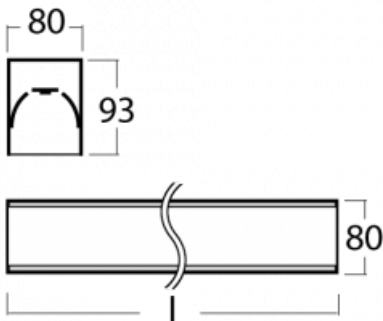

Luminaire

Lina80-S

05S-200K-50GGM/830, W

Lina80-S luminaires are available in recessed, surface, suspended or wall mounted versions, including the illuminated corner segments. Lina80-S system luminaire can be used to create different shapes or long lines, with special joints that prevent any light to shine through, creating thus a seamless visual effect, suitable for small offices as well as big halls.

Technical drawing

Type of installation	Recessed, Surface, Wall mounted, Suspended, 3 circuit track
Light distribution	Direct
Luminaire shape	Linear
Colour of the luminaires	White
Material	Aluminium
Lifetime	L90/B50 60 000 hours
Warranty	2 years
Description of luminaires	Luminaire recessed/surface/wall mounted/suspended/3 circuit track
Dimensions (l × w × h mm)	2805 mm × 80 mm × 93 mm
Light source	LED MODUL
DIR optical system	Opal diffuser
Luminous flux*	7790 lm
Colour Temperature	3000 K warm white
Luminous efficacy	126 lm/W
MacAdam Light source	2
Colour rendering index	80
UGR max. X=4H Y=8H, ρ=70,50,20	24.9

00-00300, N
 wire suspension
 2000mm

00-00301, N
 wire suspension
 4000mm

00-00302, N
 wire suspension
 6000mm

00-00359, K
 cable 4x0,75 4000mm

00-00363, K
 cable 5x1,5 2000mm

00-00364, K
 cable 5x1,5 4000mm

00-20900, F
 bracket for installation
 of suspended type of
 profile as recessed
 trimless

00-21300, W
 Lipo80-S, Lina80-S -
 pendant profile for track
 luminaires; l = 1122mm

00-21301, W
 Lipo80-S, Lina80-S -
 pendant profile for track
 luminaires; l = 2242mm