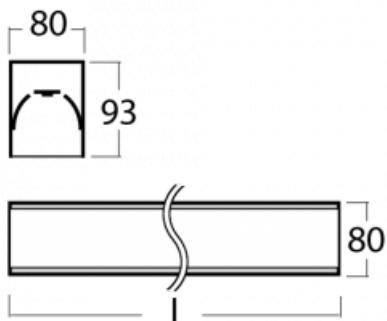

Luminaire

Lina80-S

05S-200K-50GGE/830, W

Lina80-S luminaires are available in recessed, surface, suspended or wall mounted versions, including the illuminated corner segments. Lina80-S system luminaire can be used to create different shapes or long lines, with special joints that prevent any light to shine through, creating thus a seamless visual effect, suitable for small offices as well as big halls.

Technical drawing

Type of installation	Recessed, Surface, Wall mounted, Suspended, 3 circuit track
Light distribution	Direct
Luminaire shape	Linear
Colour of the luminaires	White
Material	Aluminium
Lifetime	L90/B50 60 000 hours
Warranty	5 years
Description of luminaires	Luminaire recessed/surface/wall mounted/suspended/3 circuit track
Dimensions (l × w × h mm)	2805 mm × 80 mm × 93 mm
Weight	11.4 kg
Light source	LED MODUL
DIR optical system	Opal diffuser
Luminous flux*	7790 lm
Colour Temperature	3000 K warm white
Luminous efficacy	126 lm/W
MacAdam Light source	2
Colour rendering index	80
UGR max. X=4H Y=8H, ρ=70,50,20	24.9

00-00300, N
 wire suspension
 2000mm

00-00301, N
 wire suspension
 4000mm

00-00302, N
 wire suspension
 6000mm

00-00350, W
 cable 3x0,75 1000mm,
 white

00-00352, W
 cable 3x0,75 2000mm,
 white

00-00358, W
 cable 3x0,75 4000mm,
 white

00-21301, W
 Lipo80-S, Lina80-S -
 pendant profile for track
 luminaires; l = 2242mm

00-51300, W
 set for suspension into
 3-phase track, non-
 dimmable luminaires

00-51301, W
 set for suspension into
 3-phase track, dimmable
 luminaires