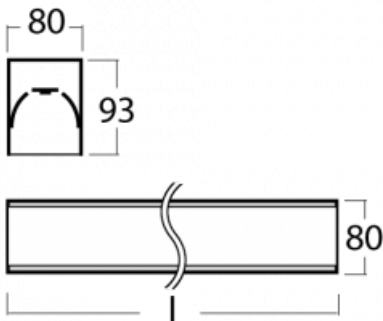

# Lina80-S

05S-200K-50GETD/840, W

Lina80-S luminaires are available in recessed, surface, suspended or wall mounted versions, including the illuminated corner segments. Lina80-S system luminaire can be used to create different shapes or long lines, with special joints that prevent any light to shine through, creating thus a seamless visual effect, suitable for small offices as well as big halls.

## Technical drawing

Type of installation	Recessed, Surface, Wall mounted, Suspended, 3 circuit track
Light distribution	Direct
Luminaire shape	Linear
Colour of the luminaires	White
Material	Aluminium
Lifetime	L90/B50 60 000 hours
Warranty	5 years
Description of luminaires	Luminaire recessed/surface/wall mounted/suspended/3 circuit track
Dimensions (l × w × h mm)	2805 mm × 80 mm × 93 mm
Light source	LED MODUL
DIR optical system	Opal diffuser
Luminous flux*	5340 lm
Colour Temperature	4000 K cool white
Luminous efficacy	144 lm/W
MacAdam Light source	2
Colour rendering index	80
UGR max. X=4H Y=8H, ρ=70,50,20	23.6

**00-00354, W**  
 cable 5x0,75 1000mm,  
 white

**00-00355, W**  
 cable 5x0,75 2000mm,  
 white

**00-00356, W**  
 cable 5x0,75 4000mm,  
 white

**00-00357, W**  
 cable 5x0,75 6000mm,  
 white

**00-00363, K**  
 cable 5x1,5 2000mm

**00-21300, W**  
 Lipo80-S, Lina80-S -  
 pendant profile for track  
 luminaires; l = 1122mm

**00-21301, W**  
 Lipo80-S, Lina80-S -  
 pendant profile for track  
 luminaires; l = 2242mm

**00-51300, W**  
 set for suspension into  
 3-phase track, non-  
 dimmable luminaires