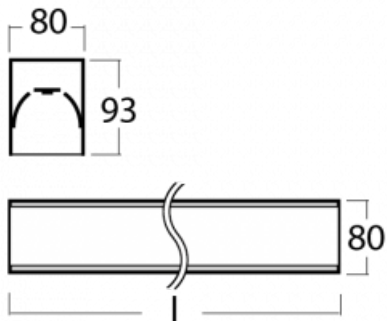

# Lina80-S

05S-200K-50GETD/830, W

EPD®

Lina80-S luminaires are available in recessed, surface, suspended or wall mounted versions, including the illuminated corner segments. Lina80-S system luminaire can be used to create different shapes or long lines, with special joints that prevent any light to shine through, creating thus a seamless visual effect, suitable for small offices as well as big halls.

## Technical drawing

Type of installation	Recessed, Surface, Wall mounted, Suspended, 3 circuit track
Light distribution	Direct
Luminaire shape	Linear
Colour of the luminaires	White
Material	Aluminium
Lifetime	L90/B50 60 000 hours
Warranty	5 years
Description of luminaires	Luminaire recessed/surface/wall mounted/suspended/3 circuit track
Dimensions	2805 mm × 80 mm × 93 mm
Light source	LED MODUL
Type of optical system	Opal diffuser
Luminous flux*	5080 lm
Colour Temperature	3000 K warm white
Luminous efficacy	137 lm/W
MacAdam Light source	2
Colour rendering index	80
UGR max. X=4H Y=8H, ρ=70,50,20	23.4

**00-20700, W**  
 2 pcs of wall fastening  
 Lipo/Lina

**00-20900, F**  
 bracket for installation  
 of suspended type of  
 profile as recessed  
 trimless

**00-21300, W**  
 Lipo80-S, Lina80-S -  
 pendant profile for track  
 luminaires; l = 1122mm