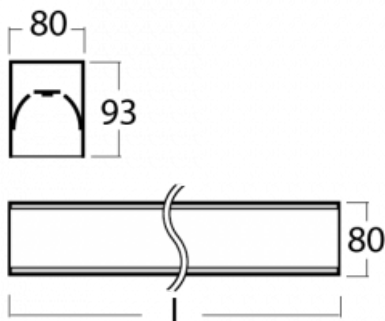

Luminaire

Lina80-S

05S-200K-50GEE/830, W

Lina80-S luminaires are available in recessed, surface, suspended or wall mounted versions, including the illuminated corner segments. Lina80-S system luminaire can be used to create different shapes or long lines, with special joints that prevent any light to shine through, creating thus a seamless visual effect, suitable for small offices as well as big halls.

Technical drawing

Type of installation	Recessed, Surface, Wall mounted, Suspended, 3 circuit track
Light distribution	Direct
Luminaire shape	Linear
Colour of the luminaires	White
Material	Aluminium
Lifetime	L90/B50 60 000 hours
Warranty	5 years
Description of luminaires	Luminaire recessed/surface/wall mounted/suspended/3 circuit track
Dimensions (l × w × h mm)	2805 mm × 80 mm × 93 mm
Light source	LED MODUL
DIR optical system	Opal diffuser
Luminous flux*	5080 lm
Colour Temperature	3000 K warm white
Luminous efficacy	137 lm/W
MacAdam Light source	2
Colour rendering index	80
UGR max. X=4H Y=8H, ρ=70,50,20	23.4

00-00300, N
 wire suspension
 2000mm

00-00301, N
 wire suspension
 4000mm

00-00302, N
 wire suspension
 6000mm

00-00350, W
 cable 3x0,75 1000mm,
 white

00-00352, W
 cable 3x0,75 2000mm,
 white

00-00358, W
 cable 3x0,75 4000mm,
 white

00-21301, W
 Lipo80-S, Lina80-S -
 pendant profile for track
 luminaires; l = 2242mm

00-51300, W
 set for suspension into
 3-phase track, non-
 dimmable luminaires

00-51301, W
 set for suspension into
 3-phase track, dimmable
 luminaires