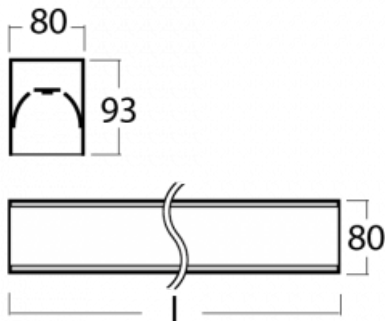

Luminaire

Lina80-S

05S-200K-50GED/830, W

Lina80-S luminaires are available in recessed, surface, suspended or wall mounted versions, including the illuminated corner segments. Lina80-S system luminaire can be used to create different shapes or long lines, with special joints that prevent any light to shine through, creating thus a seamless visual effect, suitable for small offices as well as big halls.

Technical drawing

Type of installation	Recessed, Surface, Wall mounted, Suspended, 3 circuit track
Light distribution	Direct
Luminaire shape	Linear
Colour of the luminaires	White
Material	Aluminium
Lifetime	L90/B50 60 000 hours
Warranty	5 years
Description of luminaires	Luminaire recessed/surface/wall mounted/suspended/3 circuit track
Dimensions (l × w × h mm)	2805 mm × 80 mm × 93 mm
Light source	LED MODUL
DIR optical system	Opal diffuser
Luminous flux*	5080 lm
Colour Temperature	3000 K warm white
Luminous efficacy	137 lm/W
MacAdam Light source	2
Colour rendering index	80
UGR max. X=4H Y=8H, ρ=70,50,20	23.4

00-00300, N
 wire suspension
 2000mm

00-00301, N
 wire suspension
 4000mm

00-00302, N
 wire suspension
 6000mm

00-00354, W
 cable 5x0,75 1000mm,
 white

00-00355, W
 cable 5x0,75 2000mm,
 white

00-00356, W
 cable 5x0,75 4000mm,
 white

00-00357, W
 cable 5x0,75 6000mm,
 white

00-00363, K
 cable 5x1,5 2000mm

00-00364, K
 cable 5x1,5 4000mm

00-00365, K
 cable 5x1,5 6000mm

00-00366, K
 cable 7x0,75 2000mm

00-00367, K
 cable 7x0,75 4000mm

00-00368, K
 cable 7x0,75 6000mm