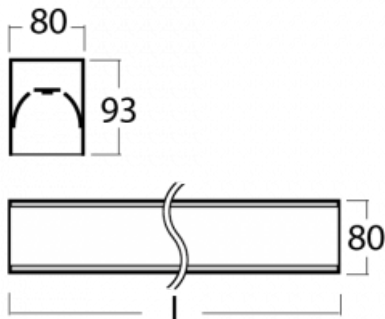

Luminaire

Lina80-S

05S-200K-40GHE/840, W

Lina80-S luminaires are available in recessed, surface, suspended or wall mounted versions, including the illuminated corner segments. Lina80-S system luminaire can be used to create different shapes or long lines, with special joints that prevent any light to shine through, creating thus a seamless visual effect, suitable for small offices as well as big halls.

Technical drawing

Type of installation	Recessed, Surface, Wall mounted, Suspended, 3 circuit track
Light distribution	Direct
Luminaire shape	Linear
Colour of the luminaires	White
Material	Aluminium
Lifetime	L80/B10 70 000 hours
Warranty	5 years
Description of luminaires	Luminaire recessed/surface/wall mounted/suspended/3 circuit track
Dimensions (l × w × h mm)	2244 mm × 80 mm × 93 mm
Light source	LED MODUL
DIR optical system	Opal diffuser
Luminous flux*	10710 lm
Colour Temperature	4000 K cool white
Luminous efficacy	122 lm/W
MacAdam Light source	2
Colour rendering index	80
UGR max. X=4H Y=8H, ρ=70,50,20	26.7

00-00300, N
wire suspension
2000mm

00-00301, N
wire suspension
4000mm

00-00302, N
wire suspension
6000mm

00-00350, W
cable 3x0,75 1000mm,
white

00-00352, W
cable 3x0,75 2000mm,
white

00-00358, W
cable 3x0,75 4000mm,
white

00-21301, W
Lipo80-S, Lina80-S -
pendant profile for track
luminaires; l = 2242mm

00-51300, W
set for suspension into
3-phase track, non-
dimmable luminaires

00-51301, W
set for suspension into
3-phase track, dimmable
luminaires