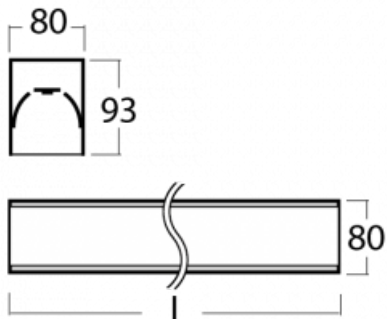

# Lina80-S

05S-200K-40GHD/840, B

EPD®

Lina80-S luminaires are available in recessed, surface, suspended or wall mounted versions, including the illuminated corner segments. Lina80-S system luminaire can be used to create different shapes or long lines, with special joints that prevent any light to shine through, creating thus a seamless visual effect, suitable for small offices as well as big halls.

## Technical drawing

Type of installation	Recessed, Surface, Wall mounted, Suspended, 3 circuit track
Light distribution	Direct
Luminaire shape	Linear
Colour of the luminaires	Black
Material	Aluminium
Lifetime	L80/B10 70 000 hours
Warranty	5 years
Description of luminaires	Luminaire recessed/surface/wall mounted/suspended/3 circuit track
Dimensions	2244 mm × 80 mm × 93 mm
Weight	7.5 kg
Light source	LED MODUL
Type of optical system	Opal diffuser
Luminous flux*	10710 lm
Colour Temperature	4000 K cool white
Luminous efficacy	122 lm/W
MacAdam Light source	2
Colour rendering index	80
UGR max. X=4H Y=8H, ρ=70,50,20	26.7