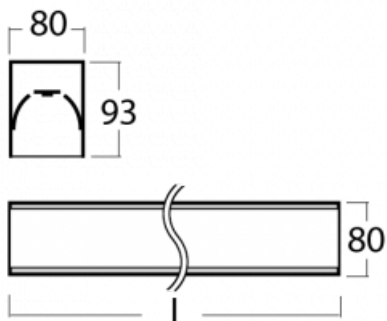

Luminaire

Lina80-S

05S-200K-40GHD/830, B

EPD®

Lina80-S luminaires are available in recessed, surface, suspended or wall mounted versions, including the illuminated corner segments. Lina80-S system luminaire can be used to create different shapes or long lines, with special joints that prevent any light to shine through, creating thus a seamless visual effect, suitable for small offices as well as big halls.

Technical drawing

Type of installation	Recessed, Surface, Wall mounted, Suspended, 3 circuit track
Light distribution	Direct
Luminaire shape	Linear
Colour of the luminaires	Black
Material	Aluminium
Lifetime	L80/B10 70 000 hours
Warranty	5 years
Description of luminaires	Luminaire recessed/surface/wall mounted/suspended/3 circuit track
Dimensions	2244 mm × 80 mm × 93 mm
Light source	LED MODUL
Type of optical system	Opal diffuser
Luminous flux*	10200 lm
Colour Temperature	3000 K warm white
Luminous efficacy	116 lm/W
MacAdam Light source	2
Colour rendering index	80
UGR max. X=4H Y=8H, ρ=70,50,20	26.6