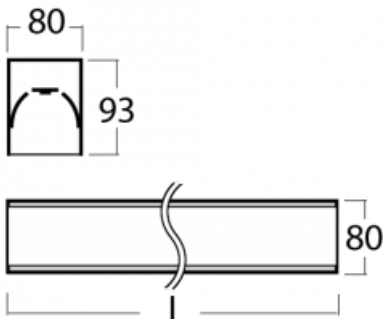

Luminaire

Lina80-S

05S-200K-40GGTD/840, B

Lina80-S luminaires are available in recessed, surface, suspended or wall mounted versions, including the illuminated corner segments. Lina80-S system luminaire can be used to create different shapes or long lines, with special joints that prevent any light to shine through, creating thus a seamless visual effect, suitable for small offices as well as big halls.

Technical drawing

Type of installation	Recessed, Surface, Wall mounted, Suspended, 3 circuit track
Light distribution	Direct
Luminaire shape	Linear
Colour of the luminaires	Black
Material	Aluminium
Lifetime	L90/B50 60 000 hours
Warranty	5 years
Description of luminaires	Luminaire recessed/surface/wall mounted/suspended/3 circuit track
Dimensions (l × w × h mm)	2244 mm × 80 mm × 93 mm
Light source	LED MODUL
DIR optical system	Opal diffuser
Luminous flux*	6540 lm
Colour Temperature	4000 K cool white
Luminous efficacy	132 lm/W
MacAdam Light source	2
Colour rendering index	80
UGR max. X=4H Y=8H, ρ=70,50,20	25

00-00356, B
 cable 5x0,75 4000mm,
 black

00-00357, B
 cable 5x0,75 6000mm,
 black

00-00363, K
 cable 5x1,5 2000mm

00-00364, K
 cable 5x1,5 4000mm

00-00365, K
 cable 5x1,5 6000mm

00-00366, K
 cable 7x0,75 2000mm