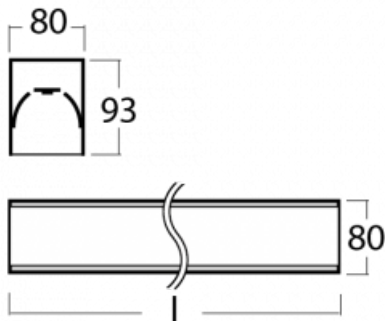

Luminaire

Lina80-S

05S-200K-40GGTD/830, W

Lina80-S luminaires are available in recessed, surface, suspended or wall mounted versions, including the illuminated corner segments. Lina80-S system luminaire can be used to create different shapes or long lines, with special joints that prevent any light to shine through, creating thus a seamless visual effect, suitable for small offices as well as big halls.

Technical drawing

| | |
|-----------------------------------|---|
| Type of installation | Recessed, Surface, Wall mounted, Suspended, 3 circuit track |
| Light distribution | Direct |
| Luminaire shape | Linear |
| Colour of the luminaires | White |
| Material | Aluminium |
| Lifetime | L90/B50 60 000 hours |
| Warranty | 5 years |
| Description of luminaires | Luminaire recessed/surface/wall mounted/suspended/3 circuit track |
| Dimensions (l × w × h mm) | 2244 mm × 80 mm × 93 mm |
| Light source | LED MODUL |
| DIR optical system | Opal diffuser |
| Luminous flux* | 6230 lm |
| Colour Temperature | 3000 K warm white |
| Luminous efficacy | 126 lm/W |
| MacAdam Light source | 2 |
| Colour rendering index | 80 |
| UGR max. X=4H Y=8H, ρ=70,50,20 | 24.9 |

Photos

Accessories

00-00200, N
 straight connector

00-00300, N
 wire suspension
 2000mm

00-00301, N
 wire suspension
 4000mm

00-00302, N
 wire suspension
 6000mm

00-00354, W
 cable 5x0,75 1000mm,
 white

00-00355, W
 cable 5x0,75 2000mm,
 white

00-00356, W
 cable 5x0,75 4000mm,
 white

00-00357, W
 cable 5x0,75 6000mm,
 white

00-00363, K
 cable 5x1,5 2000mm

00-00364, K
 cable 5x1,5 4000mm

00-00365, K
 cable 5x1,5 6000mm

00-00366, K
 cable 7x0,75 2000mm