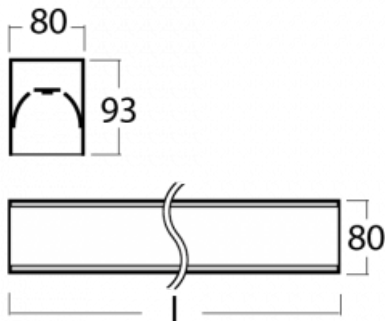

# Lina80-S

05S-200K-40GGM3/840, W

Lina80-S luminaires are available in recessed, surface, suspended or wall mounted versions, including the illuminated corner segments. Lina80-S system luminaire can be used to create different shapes or long lines, with special joints that prevent any light to shine through, creating thus a seamless visual effect, suitable for small offices as well as big halls.

**Technical drawing**

Type of installation	Recessed, Surface, Wall mounted, Suspended, 3 circuit track
Light distribution	Direct
Luminaire shape	Linear
Colour of the luminaires	White
Material	Aluminium
Lifetime	L90/B50 60 000 hours
Warranty	2 years
Description of luminaires	Luminaire recessed/surface/wall mounted/suspended/3 circuit track
Dimensions (l × w × h mm)	2244 mm × 80 mm × 93 mm
Light source	LED MODUL
DIR optical system	Opal diffuser
Luminous flux*	6540 lm
Colour Temperature	4000 K cool white
Luminous efficacy	132 lm/W
MacAdam Light source	2
Colour rendering index	80
UGR max. X=4H Y=8H, ρ=70,50,20	25

**00-20700, W**  
 2 pcs of wall fastening  
 Lipo/Lina/Sant

**00-20900, F**  
 bracket for installation  
 of suspended type of  
 profile as recessed  
 trimless

**00-21300, W**  
 Lipo80-S, Lina80-S -  
 pendant profile for track  
 luminaires; l = 1122mm

**00-21301, W**  
 Lipo80-S, Lina80-S -  
 pendant profile for track  
 luminaires; l = 2242mm

**00-51300, W**  
 set for suspension into  
 3-phase track, non-  
 dimmable luminaires

**00-51301, W**  
 set for suspension into  
 3-phase track, dimmable  
 luminaires