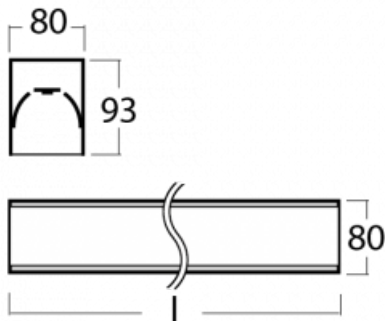

Luminaire

Lina80-S

05S-200K-40GGM/830, W

Lina80-S luminaires are available in recessed, surface, suspended or wall mounted versions, including the illuminated corner segments. Lina80-S system luminaire can be used to create different shapes or long lines, with special joints that prevent any light to shine through, creating thus a seamless visual effect, suitable for small offices as well as big halls.

Technical drawing

Type of installation	Recessed, Surface, Wall mounted, Suspended, 3 circuit track
Light distribution	Direct
Luminaire shape	Linear
Colour of the luminaires	White
Material	Aluminium
Lifetime	L90/B50 60 000 hours
Warranty	2 years
Description of luminaires	Luminaire recessed/surface/wall mounted/suspended/3 circuit track
Dimensions (l × w × h mm)	2244 mm × 80 mm × 93 mm
Light source	LED MODUL
DIR optical system	Opal diffuser
Luminous flux*	6230 lm
Colour Temperature	3000 K warm white
Luminous efficacy	126 lm/W
MacAdam Light source	2
Colour rendering index	80
UGR max. X=4H Y=8H, ρ=70,50,20	24.9

00-00300, N
 wire suspension
 2000mm

00-00301, N
 wire suspension
 4000mm

00-00302, N
 wire suspension
 6000mm

00-00359, K
 cable 4x0,75 4000mm

00-00363, K
 cable 5x1,5 2000mm

00-00364, K
 cable 5x1,5 4000mm

00-20900, F
 bracket for installation
 of suspended type of
 profile as recessed
 trimless

00-21300, W
 Lipo80-S, Lina80-S -
 pendant profile for track
 luminaires; l = 1122mm

00-21301, W
 Lipo80-S, Lina80-S -
 pendant profile for track
 luminaires; l = 2242mm