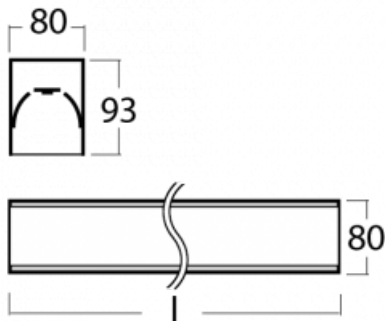

Luminaire

Lina80-S

05S-200K-40GGE/840, S

EPD®

Lina80-S luminaires are available in recessed, surface, suspended or wall mounted versions, including the illuminated corner segments. Lina80-S system luminaire can be used to create different shapes or long lines, with special joints that prevent any light to shine through, creating thus a seamless visual effect, suitable for small offices as well as big halls.

Technical drawing

Type of installation	Recessed, Surface, Wall mounted, Suspended, 3 circuit track
Light distribution	Direct
Luminaire shape	Linear
Colour of the luminaires	Silver
Material	Aluminium
Lifetime	L90/B50 60 000 hours
Warranty	5 years
Description of luminaires	Luminaire recessed/surface/wall mounted/suspended/3 circuit track
Dimensions	2244 mm × 80 mm × 93 mm
Weight	7.8 kg
Light source	LED MODUL
Type of optical system	Opal diffuser
Luminous flux*	6540 lm
Colour Temperature	4000 K cool white
Luminous efficacy	132 lm/W
MacAdam Light source	2
Colour rendering index	80
UGR max. X=4H Y=8H, ρ=70,50,20	25

00-21300, S
 Lipo80-S, Lina80-S -
 pendant profile for track
 luminaires; l = 1122mm

00-21301, S
 Lipo80-S, Lina80-S -
 pendant profile for track
 luminaires; l = 2242mm

00-51300, S
 set for suspension into
 3-phase track, non-
 dimmable luminaires