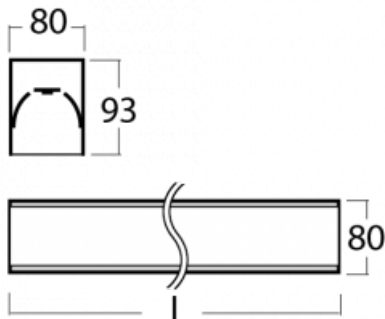

Luminaire

Lina80-S

05S-200K-40GGE/840, B

Lina80-S luminaires are available in recessed, surface, suspended or wall mounted versions, including the illuminated corner segments. Lina80-S system luminaire can be used to create different shapes or long lines, with special joints that prevent any light to shine through, creating thus a seamless visual effect, suitable for small offices as well as big halls.

Technical drawing

Type of installation	Recessed, Surface, Wall mounted, Suspended, 3 circuit track
Light distribution	Direct
Luminaire shape	Linear
Colour of the luminaires	Black
Material	Aluminium
Lifetime	L90/B50 60 000 hours
Warranty	5 years
Description of luminaires	Luminaire recessed/surface/wall mounted/suspended/3 circuit track
Dimensions (l × w × h mm)	2244 mm × 80 mm × 93 mm
Weight	7.8 kg
Light source	LED MODUL
DIR optical system	Opal diffuser
Luminous flux*	6540 lm
Colour Temperature	4000 K cool white
Luminous efficacy	132 lm/W
MacAdam Light source	2
Colour rendering index	80
UGR max. X=4H Y=8H, ρ=70,50,20	25

Luminaire power input*	49.6 W
Connection of the luminaires	ON/OFF
Electrical voltage	220-240V
Frequency	50/60Hz

 **CE** IP 40

*±10 %

Downloads

Installation instructions

Photos

Accessories

00-00200, N
 straight connector

00-20700, B
 2 pcs of wall fastening
 Lipo/Lina/Sant

00-20900, F
 bracket for installation
 of suspended type of
 profile as recessed
 trimless

00-21300, B
 Lipo80-S, Lina80-S -
 pendant profile for track
 luminaires; l = 1122mm