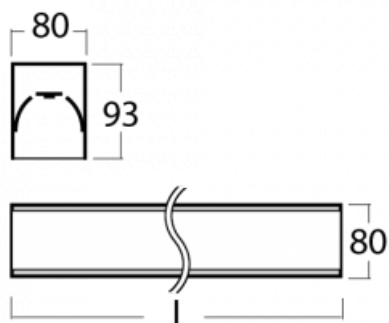

Luminaire

Lina80-S

05S-200K-40GETD/830, S

EPD®

Lina80-S luminaires are available in recessed, surface, suspended or wall mounted versions, including the illuminated corner segments. Lina80-S system luminaire can be used to create different shapes or long lines, with special joints that prevent any light to shine through, creating thus a seamless visual effect, suitable for small offices as well as big halls.

Technical drawing

Type of installation	Recessed, Surface, Wall mounted, Suspended, 3 circuit track
Light distribution	Direct
Luminaire shape	Linear
Colour of the luminaires	Silver
Material	Aluminium
Lifetime	L90/B50 60 000 hours
Warranty	5 years
Description of luminaires	Luminaire recessed/surface/wall mounted/suspended/3 circuit track
Dimensions	2244 mm × 80 mm × 93 mm
Light source	LED MODUL
Type of optical system	Opal diffuser
Luminous flux*	4060 lm
Colour Temperature	3000 K warm white
Luminous efficacy	137 lm/W
MacAdam Light source	2
Colour rendering index	80
UGR max. X=4H Y=8H, ρ=70,50,20	23.4