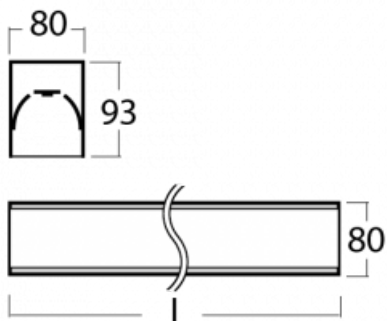

Technical drawing