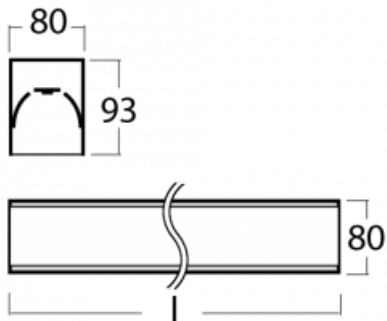

Luminaire

Lina80-S

05S-200K-40GEE/830, B

Lina80-S luminaires are available in recessed, surface, suspended or wall mounted versions, including the illuminated corner segments. Lina80-S system luminaire can be used to create different shapes or long lines, with special joints that prevent any light to shine through, creating thus a seamless visual effect, suitable for small offices as well as big halls.

Technical drawing

Type of installation	Recessed, Surface, Wall mounted, Suspended, 3 circuit track
Light distribution	Direct
Luminaire shape	Linear
Colour of the luminaires	Black
Material	Aluminium
Lifetime	L90/B50 60 000 hours
Warranty	5 years
Description of luminaires	Luminaire recessed/surface/wall mounted/suspended/3 circuit track
Dimensions (l x w x h mm)	2244 mm x 80 mm x 93 mm
Weight	9 kg
Light source	LED MODUL
DIR optical system	Opal diffuser
Luminous flux*	4060 lm
Colour Temperature	3000 K warm white
Luminous efficacy	137 lm/W
MacAdam Light source	2
Colour rendering index	80
UGR max. X=4H Y=8H, ρ=70,50,20	23.4

Luminaire power input*	29.6 W
Connection of the luminaires	ON/OFF
Electrical voltage	220-240V
Frequency	50/60Hz

 **CE** IP 40

*±10 %

Downloads

Installation instructions

Photos

Accessories

00-00200, N
 straight connector

00-20700, B
 2 pcs of wall fastening
 Lipo/Lina

00-20900, F
 bracket for installation
 of suspended type of
 profile as recessed
 trimless

00-21300, B
 Lipo80-S, Lina80-S -
 pendant profile for track
 luminaires; l = 1122mm