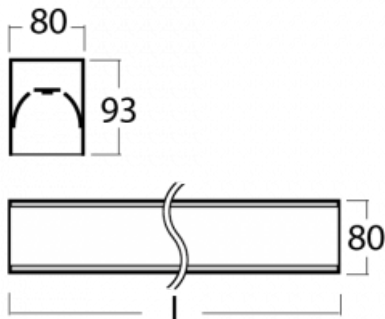

Luminaire

Lina80-S

05S-200K-35GHTD/840, S

Lina80-S luminaires are available in recessed, surface, suspended or wall mounted versions, including the illuminated corner segments. Lina80-S system luminaire can be used to create different shapes or long lines, with special joints that prevent any light to shine through, creating thus a seamless visual effect, suitable for small offices as well as big halls.

Technical drawing

Type of installation	Recessed, Surface, Wall mounted, Suspended, 3 circuit track
Light distribution	Direct
Luminaire shape	Linear
Colour of the luminaires	Silver
Material	Aluminium
Lifetime	L80/B10 70 000 hours
Warranty	5 years
Description of luminaires	Luminaire recessed/surface/wall mounted/suspended/3 circuit track
Dimensions (l × w × h mm)	1964 mm × 80 mm × 93 mm
Light source	LED MODUL
DIR optical system	Opal diffuser
Luminous flux*	9370 lm
Colour Temperature	4000 K cool white
Luminous efficacy	122 lm/W
MacAdam Light source	2
Colour rendering index	80
UGR max. X=4H Y=8H, ρ=70,50,20	26.7

00-00355, K
 cable 5x0,75 2000mm,
 transparent

00-00356, K
 cable 5x0,75 4000mm,
 transparent

00-00357, K
 cable 5x0,75 6000mm,
 transparent

00-00363, K
 cable 5x1,5 2000mm

00-00364, K
 cable 5x1,5 4000mm

00-20700, S
 2 pcs of wall fastening
 Lipo/Lina/Sant

00-20900, F
 bracket for installation
 of suspended type of
 profile as recessed
 trimless

00-21300, S
 Lipo80-S, Lina80-S -
 pendant profile for track
 luminaires; l = 1122mm