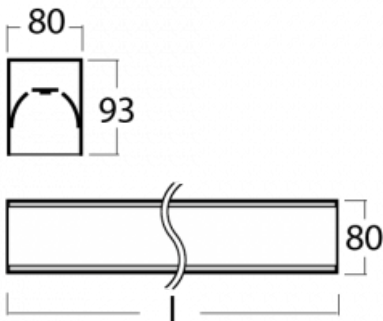

Luminaire

Lina80-S

05S-200K-35GGM/830, S

EPD®

Lina80-S luminaires are available in recessed, surface, suspended or wall mounted versions, including the illuminated corner segments. Lina80-S system luminaire can be used to create different shapes or long lines, with special joints that prevent any light to shine through, creating thus a seamless visual effect, suitable for small offices as well as big halls.

Technical drawing

Type of installation	Recessed, Surface, Wall mounted, Suspended, 3 circuit track
Light distribution	Direct
Luminaire shape	Linear
Colour of the luminaires	Silver
Material	Aluminium
Lifetime	L90/B50 60 000 hours
Warranty	2 years
Description of luminaires	Luminaire recessed/surface/wall mounted/suspended/3 circuit track
Dimensions (l × w × h mm)	1964 mm × 80 mm × 93 mm
Light source	LED MODUL
DIR optical system	Opal diffuser
Luminous flux*	5450 lm
Colour Temperature	3000 K warm white
Luminous efficacy	126 lm/W
MacAdam Light source	2
Colour rendering index	80
UGR max. X=4H Y=8H, ρ=70,50,20	24.9

00-00300, N
wire suspension
2000mm

00-00301, N
wire suspension
4000mm

00-00302, N
wire suspension
6000mm

00-00359, K
cable 4x0,75 4000mm

00-00363, K
cable 5x1,5 2000mm

00-00364, K
cable 5x1,5 4000mm

00-00365, K
cable 5x1,5 6000mm

00-21300, S
Lipo80-S, Lina80-S -
pendant profile for track
luminaires; l = 1122mm

00-21301, S
Lipo80-S, Lina80-S -
pendant profile for track
luminaires; l = 2242mm

00-51300, S
set for suspension into
3-phase track, non-
dimmable luminaires