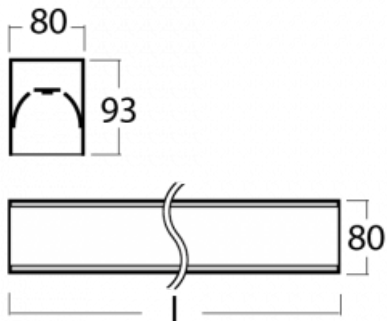

# Lina80-S

05S-200K-35GGE/830, B

Lina80-S luminaires are available in recessed, surface, suspended or wall mounted versions, including the illuminated corner segments. Lina80-S system luminaire can be used to create different shapes or long lines, with special joints that prevent any light to shine through, creating thus a seamless visual effect, suitable for small offices as well as big halls.

## Technical drawing

Type of installation	Recessed, Surface, Wall mounted, Suspended, 3 circuit track
Light distribution	Direct
Luminaire shape	Linear
Colour of the luminaires	Black
Material	Aluminium
Lifetime	L90/B50 60 000 hours
Warranty	5 years
Description of luminaires	Luminaire recessed/surface/wall mounted/suspended/3 circuit track
Dimensions (l x w x h mm)	1964 mm x 80 mm x 93 mm
Weight	7.1 kg
Light source	LED MODUL
DIR optical system	Opal diffuser
Luminous flux*	5450 lm
Colour Temperature	3000 K warm white
Luminous efficacy	126 lm/W
MacAdam Light source	2
Colour rendering index	80
UGR max. X=4H Y=8H, ρ=70,50,20	24.9