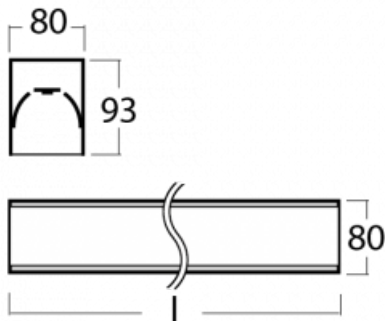

# Lina80-S

05S-200K-35GGD/840, B

Lina80-S luminaires are available in recessed, surface, suspended or wall mounted versions, including the illuminated corner segments. Lina80-S system luminaire can be used to create different shapes or long lines, with special joints that prevent any light to shine through, creating thus a seamless visual effect, suitable for small offices as well as big halls.

## Technical drawing

Type of installation	Recessed, Surface, Wall mounted, Suspended, 3 circuit track
Light distribution	Direct
Luminaire shape	Linear
Colour of the luminaires	Black
Material	Aluminium
Lifetime	L90/B50 60 000 hours
Warranty	5 years
Description of luminaires	Luminaire recessed/surface/wall mounted/suspended/3 circuit track
Dimensions (l × w × h mm)	1964 mm × 80 mm × 93 mm
Light source	LED MODUL
DIR optical system	Opal diffuser
Luminous flux*	5720 lm
Colour Temperature	4000 K cool white
Luminous efficacy	132 lm/W
MacAdam Light source	2
Colour rendering index	80
UGR max. X=4H Y=8H, ρ=70,50,20	25