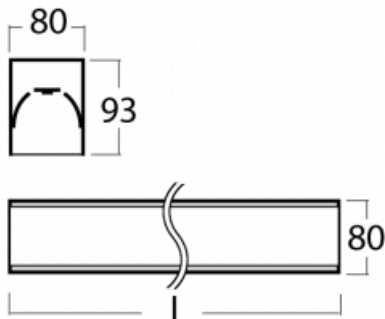

Technical drawing