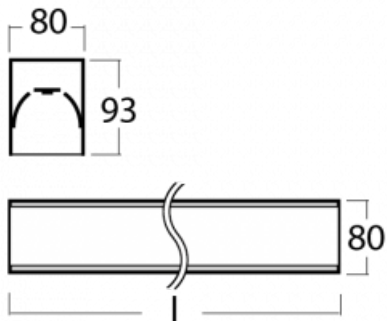

Luminaire

Lina80-S

05S-200K-35GEM3/830, S

EPD®

Lina80-S luminaires are available in recessed, surface, suspended or wall mounted versions, including the illuminated corner segments. Lina80-S system luminaire can be used to create different shapes or long lines, with special joints that prevent any light to shine through, creating thus a seamless visual effect, suitable for small offices as well as big halls.

Technical drawing

Type of installation	Recessed, Surface, Wall mounted, Suspended, 3 circuit track
Light distribution	Direct
Luminaire shape	Linear
Colour of the luminaires	Silver
Material	Aluminium
Lifetime	L90/B50 60 000 hours
Warranty	5 years
Description of luminaires	Luminaire recessed/surface/wall mounted/suspended/3 circuit track
Dimensions	1964 mm × 80 mm × 93 mm
Light source	LED MODUL
Type of optical system	Opal diffuser
Luminous flux*	3560 lm
Colour Temperature	3000 K warm white
Luminous efficacy	137 lm/W
MacAdam Light source	2
Colour rendering index	80
UGR max. X=4H Y=8H, ρ=70,50,20	23.4

00-00300, N
 wire suspension
 2000mm

00-00301, N
 wire suspension
 4000mm

00-00302, N
 wire suspension
 6000mm

00-00363, K
 cable 5x1,5 2000mm

00-00364, K
 cable 5x1,5 4000mm

00-00365, K
 cable 5x1,5 6000mm

00-21300, S
 Lipo80-S, Lina80-S -
 pendant profile for track
 luminaires; l = 1122mm

00-21301, S
 Lipo80-S, Lina80-S -
 pendant profile for track
 luminaires; l = 2242mm

00-51300, S
 set for suspension into
 3-phase track, non-
 dimmable luminaires