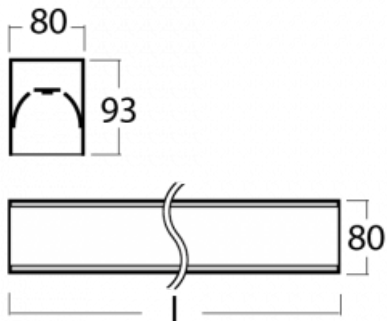

Luminaire

Lina80-S

05S-200K-35GEM/840, W

Lina80-S luminaires are available in recessed, surface, suspended or wall mounted versions, including the illuminated corner segments. Lina80-S system luminaire can be used to create different shapes or long lines, with special joints that prevent any light to shine through, creating thus a seamless visual effect, suitable for small offices as well as big halls.

Technical drawing

Type of installation	Recessed, Surface, Wall mounted, Suspended, 3 circuit track
Light distribution	Direct
Luminaire shape	Linear
Colour of the luminaires	White
Material	Aluminium
Lifetime	L90/B50 60 000 hours
Warranty	2 years
Description of luminaires	Luminaire recessed/surface/wall mounted/suspended/3 circuit track
Dimensions (l x w x h mm)	1964 mm x 80 mm x 93 mm
Weight	7.4 kg
Light source	LED MODUL
DIR optical system	Opal diffuser
Luminous flux*	3740 lm
Colour Temperature	4000 K cool white
Luminous efficacy	144 lm/W
MacAdam Light source	2
Colour rendering index	80
UGR max. X=4H Y=8H, ρ=70,50,20	23.6

00-00300, N
wire suspension
2000mm

00-00301, N
wire suspension
4000mm

00-00302, N
wire suspension
6000mm

00-00359, K
cable 4x0,75 4000mm

00-00363, K
cable 5x1,5 2000mm

00-00364, K
cable 5x1,5 4000mm

00-00365, K
cable 5x1,5 6000mm

00-21300, W
Lipo80-S, Lina80-S -
pendant profile for track
luminaires; l = 1122mm

00-21301, W
Lipo80-S, Lina80-S -
pendant profile for track
luminaires; l = 2242mm

00-51300, W
set for suspension into
3-phase track, non-
dimmable luminaires