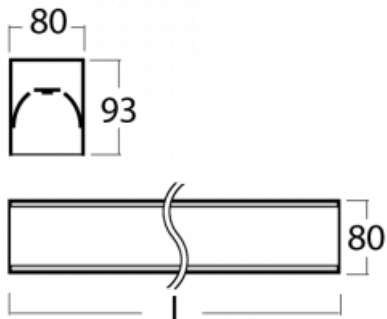

Luminaire

Lina80-S

05S-200K-35GEM/830, W

Lina80-S luminaires are available in recessed, surface, suspended or wall mounted versions, including the illuminated corner segments. Lina80-S system luminaire can be used to create different shapes or long lines, with special joints that prevent any light to shine through, creating thus a seamless visual effect, suitable for small offices as well as big halls.

Technical drawing

Type of installation	Recessed, Surface, Wall mounted, Suspended, 3 circuit track
Light distribution	Direct
Luminaire shape	Linear
Colour of the luminaires	White
Material	Aluminium
Lifetime	L90/B50 60 000 hours
Warranty	2 years
Description of luminaires	Luminaire recessed/surface/wall mounted/suspended/3 circuit track
Dimensions (l × w × h mm)	1964 mm × 80 mm × 93 mm
Weight	7.3 kg
Light source	LED MODUL
DIR optical system	Opal diffuser
Luminous flux*	3560 lm
Colour Temperature	3000 K warm white
Luminous efficacy	137 lm/W
MacAdam Light source	2
Colour rendering index	80
UGR max. X=4H Y=8H, ρ=70,50,20	23.4

00-00300, N
 wire suspension
 2000mm

00-00301, N
 wire suspension
 4000mm

00-00302, N
 wire suspension
 6000mm

00-00359, K
 cable 4x0,75 4000mm

00-00363, K
 cable 5x1,5 2000mm

00-00364, K
 cable 5x1,5 4000mm

00-20900, F
 bracket for installation
 of suspended type of
 profile as recessed
 trimless

00-21300, W
 Lipo80-S, Lina80-S -
 pendant profile for track
 luminaires; l = 1122mm

00-21301, W
 Lipo80-S, Lina80-S -
 pendant profile for track
 luminaires; l = 2242mm