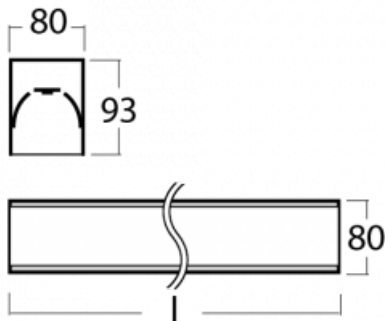

Luminaire

Lina80-S

05S-200K-35GED/840, B

EPD®

Lina80-S luminaires are available in recessed, surface, suspended or wall mounted versions, including the illuminated corner segments. Lina80-S system luminaire can be used to create different shapes or long lines, with special joints that prevent any light to shine through, creating thus a seamless visual effect, suitable for small offices as well as big halls.

Technical drawing

Type of installation	Recessed, Surface, Wall mounted, Suspended, 3 circuit track
Light distribution	Direct
Luminaire shape	Linear
Colour of the luminaires	Black
Material	Aluminium
Lifetime	L90/B50 60 000 hours
Warranty	5 years
Description of luminaires	Luminaire recessed/surface/wall mounted/suspended/3 circuit track
Dimensions	1964 mm × 80 mm × 93 mm
Light source	LED MODUL
Type of optical system	Opal diffuser
Luminous flux*	3740 lm
Colour Temperature	4000 K cool white
Luminous efficacy	144 lm/W
MacAdam Light source	2
Colour rendering index	80
UGR max. X=4H Y=8H, ρ=70,50,20	23.6