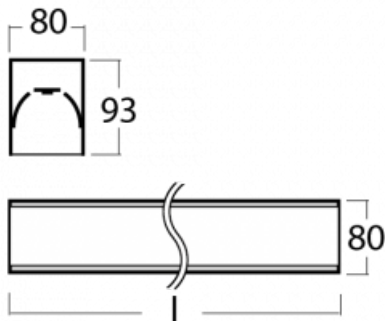

Luminaire

Lina80-S

05S-200K-30GHTD/840, W

Lina80-S luminaires are available in recessed, surface, suspended or wall mounted versions, including the illuminated corner segments. Lina80-S system luminaire can be used to create different shapes or long lines, with special joints that prevent any light to shine through, creating thus a seamless visual effect, suitable for small offices as well as big halls.

Technical drawing

Type of installation	Recessed, Surface, Wall mounted, Suspended, 3 circuit track
Light distribution	Direct
Luminaire shape	Linear
Colour of the luminaires	White
Material	Aluminium
Lifetime	L80/B10 70 000 hours
Warranty	5 years
Description of luminaires	Luminaire recessed/surface/wall mounted/suspended/3 circuit track
Dimensions (l × w × h mm)	1683 mm × 80 mm × 93 mm
Light source	LED MODUL
DIR optical system	Opal diffuser
Luminous flux*	8030 lm
Colour Temperature	4000 K cool white
Luminous efficacy	122 lm/W
MacAdam Light source	2
Colour rendering index	80
UGR max. X=4H Y=8H, ρ=70,50,20	26.7

Photos

Accessories

00-00200, N
 straight connector

00-00300, N
 wire suspension
 2000mm

00-00301, N
 wire suspension
 4000mm

00-00302, N
 wire suspension
 6000mm

00-00354, W
 cable 5x0,75 1000mm,
 white

00-00355, W
 cable 5x0,75 2000mm,
 white

00-00356, W
 cable 5x0,75 4000mm,
 white

00-00357, W
 cable 5x0,75 6000mm,
 white

00-00363, K
 cable 5x1,5 2000mm

00-00364, K
 cable 5x1,5 4000mm

00-00365, K
 cable 5x1,5 6000mm

00-00366, K
 cable 7x0,75 2000mm