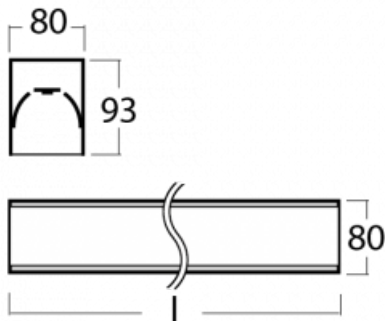

# Lina80-S

05S-200K-30GGTD/830, B

Lina80-S luminaires are available in recessed, surface, suspended or wall mounted versions, including the illuminated corner segments. Lina80-S system luminaire can be used to create different shapes or long lines, with special joints that prevent any light to shine through, creating thus a seamless visual effect, suitable for small offices as well as big halls.

## Technical drawing

Type of installation	Recessed, Surface, Wall mounted, Suspended, 3 circuit track
Light distribution	Direct
Luminaire shape	Linear
Colour of the luminaires	Black
Material	Aluminium
Lifetime	L90/B50 60 000 hours
Warranty	5 years
Description of luminaires	Luminaire recessed/surface/wall mounted/suspended/3 circuit track
Dimensions (l × w × h mm)	1683 mm × 80 mm × 93 mm
Light source	LED MODUL
DIR optical system	Opal diffuser
Luminous flux*	4670 lm
Colour Temperature	3000 K warm white
Luminous efficacy	126 lm/W
MacAdam Light source	2
Colour rendering index	80
UGR max. X=4H Y=8H, ρ=70,50,20	24.9