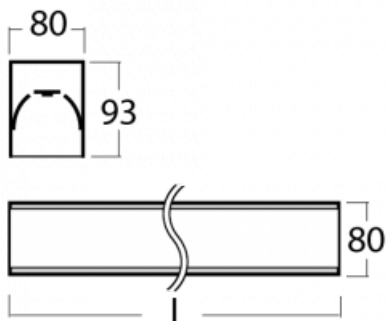

Luminaire

Lina80-S

05S-200K-30GGE/830, S

EPD®

Lina80-S luminaires are available in recessed, surface, suspended or wall mounted versions, including the illuminated corner segments. Lina80-S system luminaire can be used to create different shapes or long lines, with special joints that prevent any light to shine through, creating thus a seamless visual effect, suitable for small offices as well as big halls.

Technical drawing

Type of installation	Recessed, Surface, Wall mounted, Suspended, 3 circuit track
Light distribution	Direct
Luminaire shape	Linear
Colour of the luminaires	Silver
Material	Aluminium
Lifetime	L90/B50 60 000 hours
Warranty	5 years
Description of luminaires	Luminaire recessed/surface/wall mounted/suspended/3 circuit track
Dimensions	1683 mm × 80 mm × 93 mm
Light source	LED MODUL
Type of optical system	Opal diffuser
Luminous flux*	4670 lm
Colour Temperature	3000 K warm white
Luminous efficacy	126 lm/W
MacAdam Light source	2
Colour rendering index	80
UGR max. X=4H Y=8H, ρ=70,50,20	24.9

00-21300, S
 Lipo80-S, Lina80-S -
 pendant profile for track
 luminaires; l = 1122mm

00-21301, S
 Lipo80-S, Lina80-S -
 pendant profile for track
 luminaires; l = 2242mm

00-51300, S
 set for suspension into
 3-phase track, non-
 dimmable luminaires