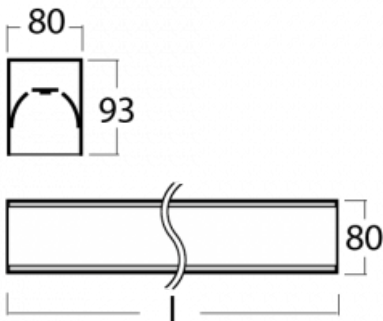

# Lina80-S

05S-200K-30GGE/830, B

Lina80-S luminaires are available in recessed, surface, suspended or wall mounted versions, including the illuminated corner segments. Lina80-S system luminaire can be used to create different shapes or long lines, with special joints that prevent any light to shine through, creating thus a seamless visual effect, suitable for small offices as well as big halls.

## Technical drawing

Type of installation	Recessed, Surface, Wall mounted, Suspended, 3 circuit track
Light distribution	Direct
Luminaire shape	Linear
Colour of the luminaires	Black
Material	Aluminium
Lifetime	L90/B50 60 000 hours
Warranty	5 years
Description of luminaires	Luminaire recessed/surface/wall mounted/suspended/3 circuit track
Dimensions (l × w × h mm)	1683 mm × 80 mm × 93 mm
Weight	5.9 kg
Light source	LED MODUL
DIR optical system	Opal diffuser
Luminous flux*	4670 lm
Colour Temperature	3000 K warm white
Luminous efficacy	126 lm/W
MacAdam Light source	2
Colour rendering index	80
UGR max. X=4H Y=8H, ρ=70,50,20	24.9