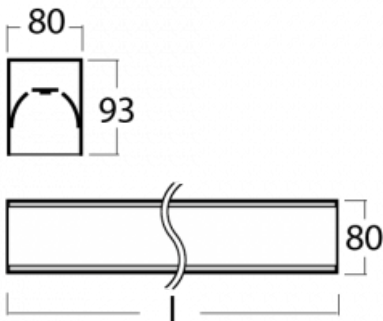

Luminaire

Lina80-S

05S-200K-30GEM3/830, W

Lina80-S luminaires are available in recessed, surface, suspended or wall mounted versions, including the illuminated corner segments. Lina80-S system luminaire can be used to create different shapes or long lines, with special joints that prevent any light to shine through, creating thus a seamless visual effect, suitable for small offices as well as big halls.

Technical drawing

Type of installation	Recessed, Surface, Wall mounted, Suspended, 3 circuit track
Light distribution	Direct
Luminaire shape	Linear
Colour of the luminaires	White
Material	Aluminium
Lifetime	L90/B50 60 000 hours
Warranty	2 years
Description of luminaires	Luminaire recessed/surface/wall mounted/suspended/3 circuit track
Dimensions (l × w × h mm)	1683 mm × 80 mm × 93 mm
Light source	LED MODUL
DIR optical system	Opal diffuser
Luminous flux*	3050 lm
Colour Temperature	3000 K warm white
Luminous efficacy	137 lm/W
MacAdam Light source	2
Colour rendering index	80
UGR max. X=4H Y=8H, ρ=70,50,20	23.4

00-00300, N
wire suspension
2000mm

00-00301, N
wire suspension
4000mm

00-00302, N
wire suspension
6000mm

00-00359, K
cable 4x0,75 4000mm

00-00363, K
cable 5x1,5 2000mm

00-00364, K
cable 5x1,5 4000mm

00-00365, K
cable 5x1,5 6000mm

00-21300, W
Lipo80-S, Lina80-S -
pendant profile for track
luminaires; l = 1122mm

00-21301, W
Lipo80-S, Lina80-S -
pendant profile for track
luminaires; l = 2242mm

00-51300, W
set for suspension into
3-phase track, non-
dimmable luminaires